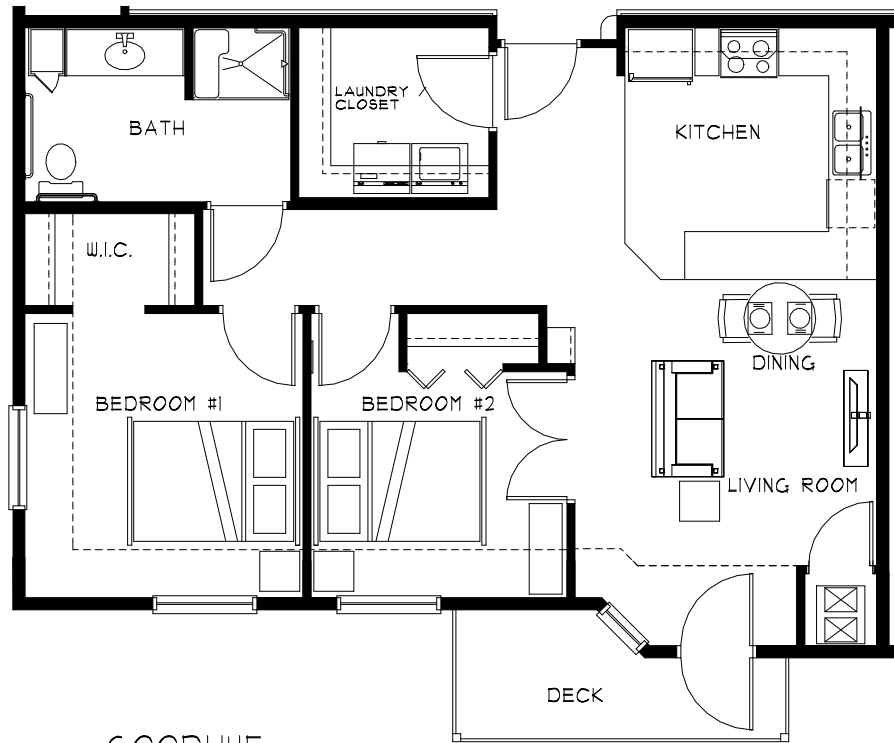

**FLINTWOOD**

TYPE "B" 754 S.F.  
1 BEDROOM (4) TOTAL (2) W/ DECKS 1 DELUXE

**FLINTWOOD**  
TYPE "B" 754 S.F.  
1 BEDROOM (4) TOTAL (2) W/ DECKS | DELUXE

**GOODHUE**  
TYPE "B" 905 S.F.  
2 BEDROOM (2) TOTAL (2) w/ DECK (1) DELUXE UNIT

**GOODHUE**  
TYPE "B" 905 S.F.  
2 BEDROOM (2) TOTAL (2) w/ DECK (1) DELUXE UNIT

**GUEST SUITE**  
TYPE "ACCESSIBLE" 401 S.F.  
STUDIO (1) TOTAL

ISANTI  
TYPE 'B' 918 S.F.  
1 BEDROOM (1) TOTAL

**JACKSON**  
TYPE "B" 718 S.F.  
1 BEDROOM (4) TOTAL

**JACKSON**  
TYPE 'B' 718 S.F.  
1 BEDROOM (4) TOTAL

JEFFERSON  
TYPE "ACCESSIBLE" 924 S.F.  
2 BEDROOM (1) TOTAL

JEFFERSON  
 TYPE "B" 924 S.F.  
 2 BEDROOM (3) TOTAL (1) W/ DECK

JENKINS  
TYPE "B" 834 S.F.  
1 BEDROOM (3) TOTAL

**WASHINGTON**  
TYPE "B" 812 S.F.  
2 BEDROOM (1) TOTAL (1) W/ DECK